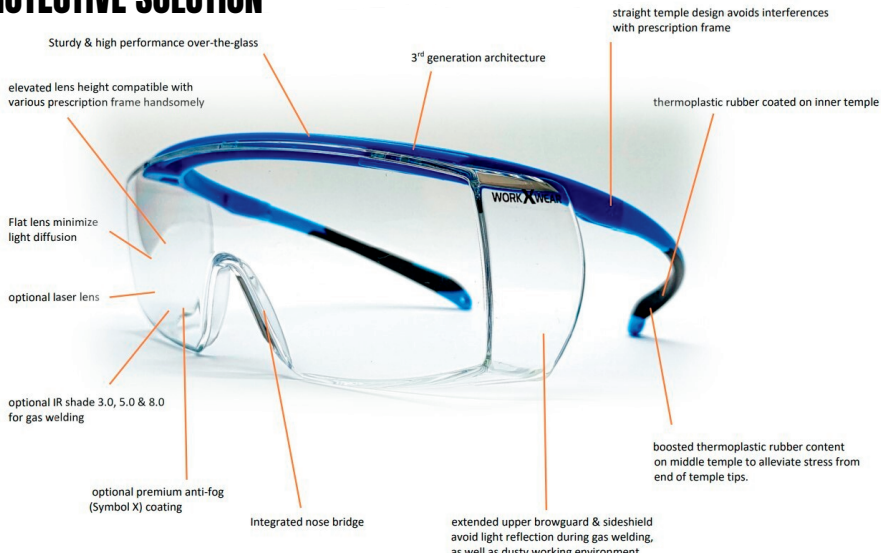

SUPER SHIELD

PROTECTIVE SOLUTION

VOTG22

Applications

AUTOMOTIVE | CONSTRUCTION | AEROSPACE |
ENGINEERING | OIL & GAS | MARINE | FABRICATION

MADE IN MALAYSIA

Complies to:

**UK
CA**